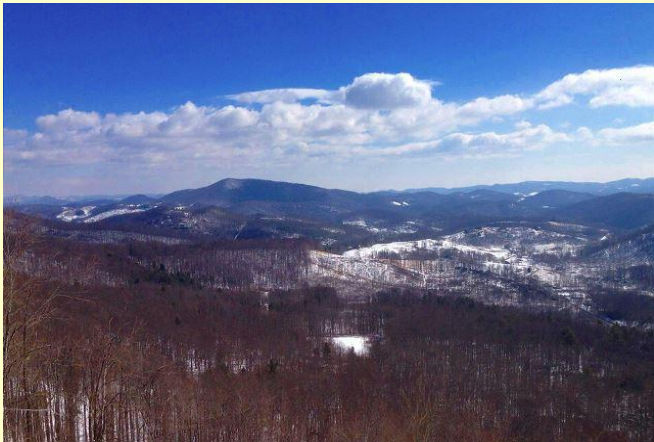

Carolina Mountain Properties & Rentals

PO Box 1518

8 N. Jefferson Ave.

West Jefferson, NC 28694

800-628-2663

Carolina Mountain Properties

Owl's View

"Owl's View" Todd, NC - For the ultimate in vacation pleasure, try this stunning new three level custom luxury home near Boone & West Jefferson with breathtaking views. Just minutes from shopping, restaurants, golfing, tennis, canoeing, biking and hiking on the Blue Ridge Parkway. This four bedroom, three bath home offers a theater room with leather recliners, game room with TV, pool table, poker table, and large hot tub. HDTV's with DVDs for

4 Bedrooms

3 Bathroom

2 Double Beds

1 Twin Beds

Display Rate

your entertainment. Massive floor to ceiling windows and large decks to enjoy the outdoor views. Soaking tub and oversized shower in the master bath. Stunning furnishings and over 3000 sq ft of spacious open floor plan easily accommodates family groups. Gated community offers privacy and security. All size pets permitted. Owl's View is a Carolina Mountain Properties & Rentals property. Our calendar and rates are updated instantaneously. We strive to make it as easy as possible to stay at one of our properties. We will notify you proactively when an early check in is possible and you'll receive the comforts of a luxury home when you arrive with a starter supply of paper products, hand soaps and lotions. In addition, we offer 24/7 emergency after hours service. Carolina Mountain Properties & Rentals uses one of the industry's most trusted brand of software to securely store all guest data. All of our vacation rentals follow local and state tax rules. Each reservation includes applicable taxes, linen cleaning fee, and a processing fee. Carolina Mountain Properties & Rentals also offers an optional trip interruption insurance to protect your investment.