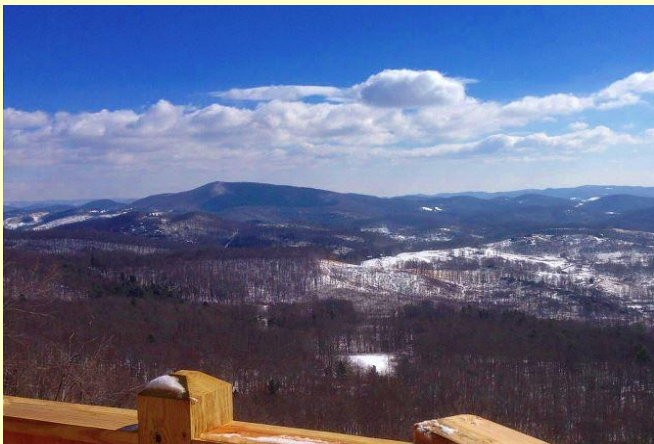

Carolina Mountain Properties & Rentals

PO Box 1518

8 N. Jefferson Ave.

West Jefferson, NC 28694

800-628-2663

Carolina Mountain Properties

Owl's View

"Owl's View" Todd, NC - For the ultimate in vacation pleasure, try this stunning new three level custom luxury home near Boone & West Jefferson with breathtaking views. Just minutes from shopping, restaurants, golfing, tennis, canoeing, biking and hiking on the Blue Ridge Parkway. This four bedroom, three bath home offers a theater room with leather recliners, game room with TV, pool table, poker table, and large hot tub. HDTV's with DVDs for

4 Bedrooms

3 Bathroom

2 Double Beds

1 Twin Beds

Display Rate

your entertainment. Massive floor to ceiling windows and large decks to enjoy the outdoor views. Soaking tub and oversized shower in the master bath. Stunning furnishings and over 3000 sq ft of spacious open floor plan easily accommodates family groups. Gated community offers privacy and security. All size pets permitted. Owl's View is a Carolina Mountain Properties & Rentals property. Our calendar and rates are updated instantaneously. We strive to make it as easy as possible to stay at one of our properties. We will notify you proactively when an early check in is possible and you'll receive the comforts of a luxury home when you arrive with a starter supply of paper products, hand soaps and lotions. In addition, we offer 24/7 emergency after hours service. Carolina Mountain Properties & Rentals uses one of the industry's most trusted brand of software to securely store all guest data. All of our vacation rentals follow local and state tax rules. Each reservation includes applicable taxes, linen cleaning fee, and a processing fee. Carolina Mountain Properties & Rentals also offers an optional trip interruption insurance to protect your investment.